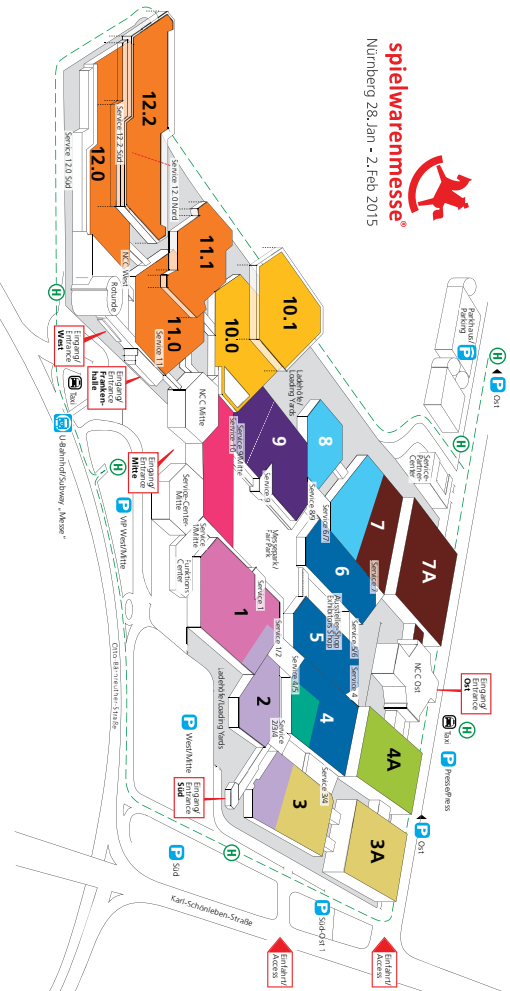

# NOTES

Date: \_\_\_\_\_

Time: \_\_\_\_\_

Lined writing area for notes, featuring horizontal lines and a vertical margin line on the left.

**spielwarenmesse®**  
Nürnberg 28. Jan - 2. Feb 2015

**LONGSHORE**